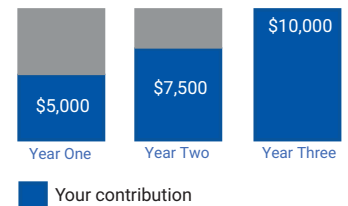

JOIN US

With a contribution of \$10,000 or a \$5,000 “step-up” commitment (see illustration) over the next one or two years, you can join the growing ranks of the Tocqueville Society.

LEARN MORE

Matt Wolcott at mwolcott@unitedwaygp.org or 207.347.2311

TOCQUEVILLE STEP-UP

Step Up to \$10,000—Membres de la Société Starts with a gift of \$5,000 or more

The step-up program offers full Tocqueville Society membership benefits in year one, and members will receive full recognition in the \$10,000-\$14,999 category in materials and at Tocqueville Society events.

Step-Up to \$15,000—Ordre de la Générosité Starts with a gift of \$10,000 or more

Step-up members in this category will receive full recognition in the \$15,000 - \$24,999 category in materials and at Tocqueville Society events.

Step Up to \$25,000—Ordre de Liberté Starts with a gift of \$15,000 or more

Step-up members in this category will receive full recognition in the \$25,000 - \$49,999 category in materials and at Tocqueville Society events.