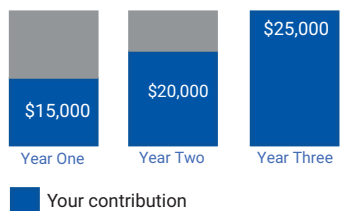

TOCQUEVILLE STEP-UP

Step Up to \$10,000—Membres de la Société Starts with a gift of \$5,000 or more

The step-up program offers full Tocqueville Society membership benefits in year one, and members will receive full recognition in the \$10,000-\$14,999 category in materials and at Tocqueville Society events.

Step-Up to \$15,000—Ordre de la Générosité Starts with a gift of \$10,000 or more

Step-up members in this category will receive full recognition in the \$15,000 - \$24,999 category in materials and at Tocqueville Society events.

Step Up to \$25,000—Ordre de Liberté Starts with a gift of \$15,000 or more

Step-up members in this category will receive full recognition in the \$25,000 - \$49,999 category in materials and at Tocqueville Society events.