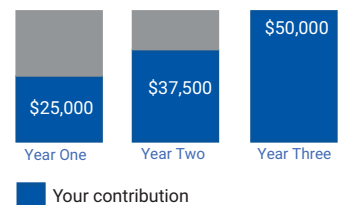

TOCQUEVILLE STEP-UP

Step Up to \$10,000—Membres de la Société Starts with a gift of \$5,000 or more

The step-up program offers full Tocqueville Society membership benefits in year one, and members will receive full recognition in the \$10,000-\$14,999 category in materials and at Tocqueville Society events.

Step-Up to \$15,000—Ordre de la Générosité Starts with a gift of \$10,000 or more

Step-up members in this category will receive full recognition in the \$15,000 - \$24,999 category in materials and at Tocqueville Society events.

Step Up to \$25,000—Ordre de Liberté Starts with a gift of \$15,000 or more

Step-up members in this category will receive full recognition in the \$25,000 - \$49,999 category in materials and at Tocqueville Society events.

Step Up to \$50,000—Ordre d'Égalité Starts with a gift of \$25,000 or more

Step-up members in this category will receive full recognition in the \$50,000 - \$74,999 category in materials and at Tocqueville Society events.