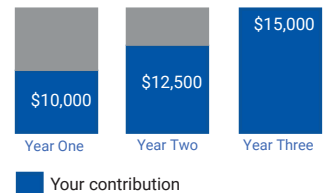

TOCQUEVILLE STEP-UP

Step Up to \$10,000—Membres de la Société Starts with a gift of \$5,000 or more

The step-up program offers full Tocqueville Society membership benefits in year one, and members will receive full recognition in the \$10,000-\$14,999 category in materials and at Tocqueville Society events.

Step-Up to \$15,000—Ordre de la Générosité Starts with a gift of \$10,000 or more

Step-up members in this category will receive full recognition in the \$15,000 - \$24,999 category in materials and at Tocqueville Society events.

Step Up to \$25,000—Ordre de Liberté Starts with a gift of \$15,000 or more

Step-up members in this category will receive full recognition in the \$25,000 - \$49,999 category in materials and at Tocqueville Society events.